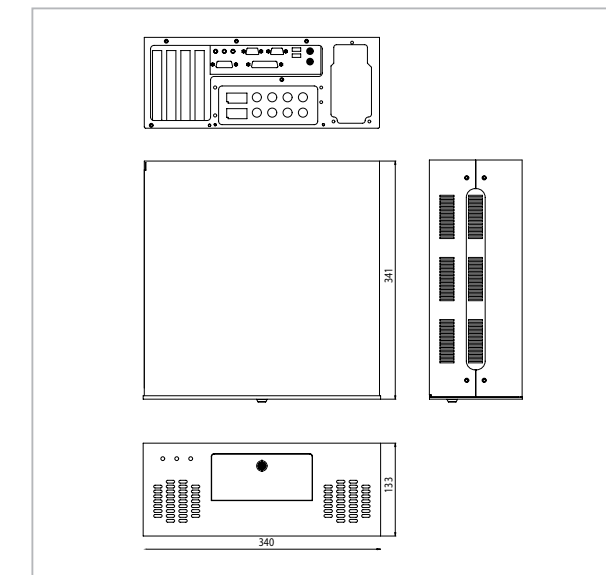

Digital Video Recorder(PC based)

DN-4508S

Front/ Rear View

Front

Rear

Features

- High Quality Realtime Display – Max. 120fps(NTSC) 100fps(PAL)
- High Quality and High Speed Recording – Max. 120fps(NTSC) 100(PAL)
- Various Resolutions on Display and Recording – 640×480, 320×240, 160×120(NTSC), 768 X 576, 384 X 288, 192 X 144(PAL)
- Modified MPEG4
- 1, 4, 6, 9 Division
- Kodicom, Pelco, Dennard, Bosch, Samsung and many more PTZ protocol included
- Watermark Function
- Remote Observation Through Network
- Emergency Screen Auto Transfer to Center Software
- User friendly Graphic User Interface
- Watchdog Function

External Specification

Specifications

Model		DN-4508S
Display	Speed	NTSC : 120fps PAL : 100fps
	Screen Division	1, 4, 6, 9 Division
Recording	Max. Speed (@CIF)	NTSC : 120fps PAL : 100fps
	Resolution	NTSC : 640×480, 320×240, 160×120 PAL : 768×576, 384×288, 192×144
	Recording Option	Continuous, Motion, Sensor and Pre-Alarm
Video	Format	NTSC/PAL
	CODEC	Modified MPEG4
Input	Input	8 Ports
	Output	VGA, 1 Port full spot out (Programmable)
System	OS	MS WINDOWS 2000
Audio	Input	4ch (line input)
	Output	1ch
	CODEC	G. 726 (8KHz Mono)
Alarm	Input	4 Ports
	Output	4 Ports
Network	Transmission	LAN/PSTN/ISDN/XDSL/Leased Circuit
	Protocol	TCP/IP (support dynamic IP)
Backup	Device	USB, Network, CD/DVD-RW
Other Function	Remote Control	Remote Software (CMS)
	Remote Alarm	E-mail, CMS report
	PTZ	RS232C/485
	Watch Dog Function	Yes
	Image Authentication	Watermark
	Language	17 Languages
	Password	Multi-Level User Password Authorization
	USB	6 Ports (USB 2.0)
Working Temperature	0°C ~ 40°C	
Power Source	AC 100 ~ 240V, 50/60Hz	
Dimensions	340mm(W) × 133mm(H) × 341mm(D)	
Weight (net)	12Kg (26.4lbs)	