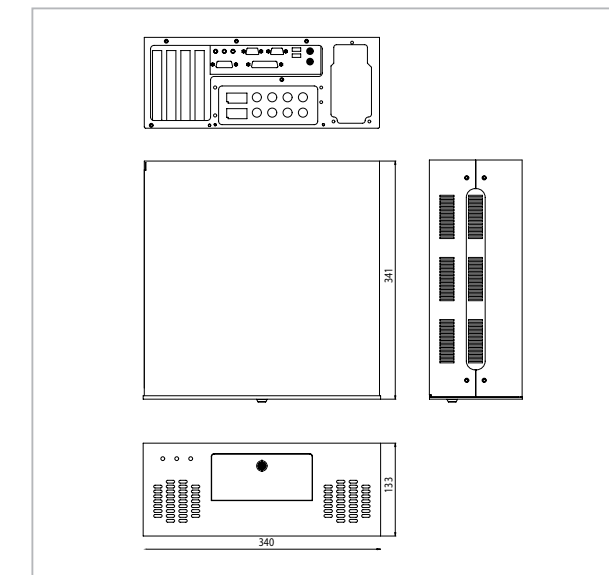

Digital Video Recorder(PC based)

DN-45208S

Front/ Rear View

Front

Rear

Features

- High Quality Realtime Display – Max. 240fps(NTSC) 200fps(PAL)
- High Quality and High Speed Recording – Max. 240fps(NTSC) 200(PAL)
- Various Resolutions on Display and Recording – 640×480, 320×240, 160×120(NTSC), 768 X 576, 384 X 288, 192 X 144(PAL)
- Modified MPEG4
- 1, 4, 6, 9 Division
- Kodicom, Pelco, Dennard, Bosch, Samsung and many more PTZ protocol included
- Watermark Function
- Remote Observation Through Network
- Emergency Screen Auto Transfer to Center Software
- User friendly Graphic User Interface
- Watchdog Function

External Specification

Specifications

Model		DN-45208S
Display	Speed	NTSC : 240fps PAL : 200fps
	Screen Division	1, 4, 6, 9 Division
Recording	Max. Speed (@CIF)	NTSC : 240fps PAL : 200fps
	Resolution	NTSC : 640×480, 320×240, 160×120 PAL : 768×576, 384×288, 192×144
	Recording Option	Continuous, Motion, Sensor, Pre-Alarm
Video	Format	NTSC/PAL
	CODEC	Modified MPEG4
	Input	8 Ports
	Output	VGA, 1 Port full spot out (Programmable)
System	OS	MS WINDOWS 2000
Audio	Input	8ch (line input)
	Output	1ch
	CODEC	G. 726 (8KHz Mono)
Alarm	Input	4 Ports
	Output	4 Ports
Network	Transmission	LAN/PSTN/ISDN/XDSL/Leased Circuit
	Protocol	TCP/IP (support dynamic IP)
Backup	Device	USB, Network, CD/DVD-RW
Other Function	Remote Control	Remote Software (CMS)
	Remote Alarm	E-mail, CMS report
	PTZ	RS232C/485
	Watch Dog Function	Yes
	Image Authentication	Watermark
	Language	17 Languages
	Password	Multi-Level User Password Authorization
	USB	6 Ports (USB 2.0)
Working Temperature		0°C ~ 40°C
Power Source		AC 100 ~ 240V, 50/60Hz
Dimensions		340mm(W) × 133mm(H) × 341mm(D)
Weight (net)		12Kg (26.4lbs)