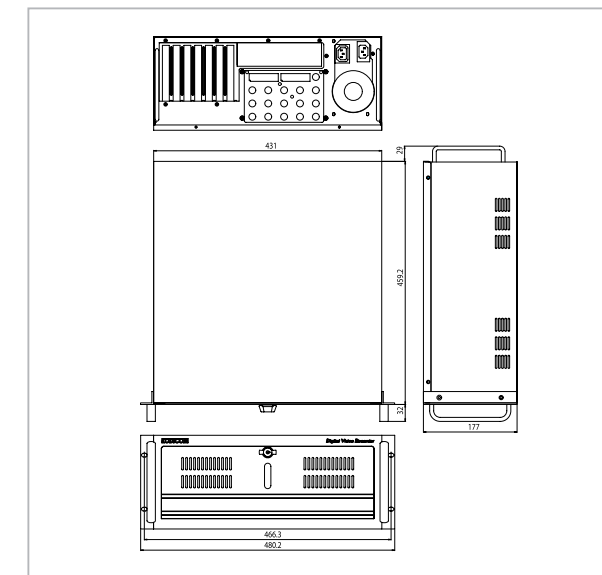

Digital Video Recorder(PC based)

DN-45216

Front/ Rear View

Front

Rear

Features

- High Quality Realtime Display – Max. 240fps(NTSC) 200fps(PAL)
- High Quality and High Speed Recording – Max. 240fps(NTSC) 200(PAL)
- Various Resolutions on Display and Recording – 640×480, 320×240, 160×120(NTSC), 768 X 576, 384 X 288, 192 X 144(PAL)
- Modified MPEG4
- 1, 4, 6, 9, 13, 16 Division
- Kodicom, Pelco, Dennard, Bosch, Samsung and many more PTZ protocol included
- Watermark Function
- Remote Observation Through Network
- Emergency Screen Auto Transfer to Center Software
- User friendly Graphic User Interface
- Watchdog Function

External Specification

Specifications

Model		DN-45216
Display	Speed	NTSC : 240fps PAL : 200fps
	Screen Division	1, 4, 6, 9, 13, 16 Division
Recording	Max. Speed (@CIF)	NTSC : 240fps PAL : 200fps
	Resolution	NTSC : 640×480, 320×240, 160×120 PAL : 768×576, 384×288, 192×144
	Recording Option	Continuous, Motion, Sensor, Pre-Alarm
Video	Format	NTSC/PAL
	CODEC	Modified MPEG4
	Input	16 Ports
	Output	VGA, 1 Port full spot out (Programmable)
System	OS	MS WINDOWS 2000
Audio	Input	8ch (line input)
	Output	1ch
	CODEC	G, 726 (8KHz Mono)
Alarm	Input	8 Ports
	Output	8 Ports
Network	Transmission	LAN/PSTN/ISDN/XDSL/Leased Circuit
	Protocol	TCP/IP (support dynamic IP)
Backup	Device	USB, Network, CD/DVD-RW
Other Function	Remote Control	Remote Software (CMS)
	Remote Alarm	E-mail, CMS report
	PTZ	RS232C/485
	Watch Dog Function	Yes
	Image Authentication	Watermark
	Language	17 Languages
	Password	Multi-Level User Password Authorization
	USB	6 Ports (USB 2.0)
Working Temperature		0°C ~ 40°C
Power Source		AC 100 ~ 240V, 50/60Hz
Dimensions		430mm(W) × 176mm(H) × 460mm(D)
Weight (net)		18Kg (39.6lbs)