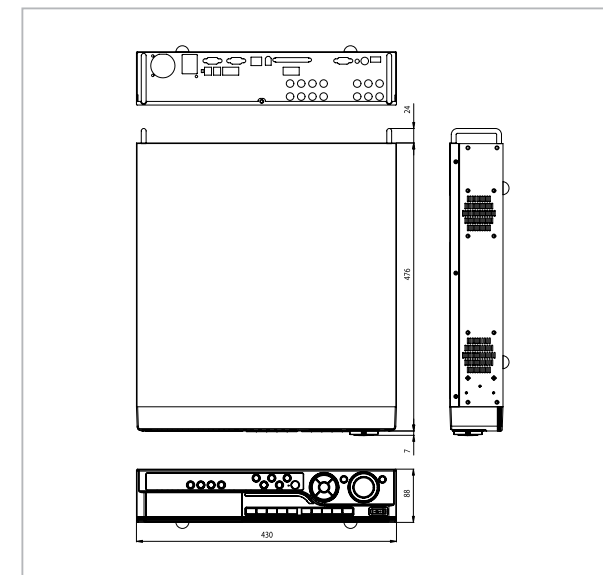

Digital Video Recorder(Non-PC based)

KSR-604 Hot

Front/ Rear View

Features

- High Quality Realtime Display – Max. 120fps(NTSC) 100fps(PAL)
- High Quality and High Speed Recording – Max. 120fps(NTSC) 100(PAL)
- Various Resolutions on Display and Recording – 704×480, 704×240, 352×240(NTSC), 704×576, 704×288, 352×288(PAL)
- MPEG4
- 1, 4 Division
- Kodicom, Pelco, Dennard, Bosch, Samsung and many more PTZ protocol included
- Watermark Function
- Remote Observation Through Network
- Emergency Screen Auto Transfer to Center Software
- User friendly Graphic User Interface
- Watchdog Function
- Mouse control supports

External Specification

Specifications

Model		KSR-604
Display	Speed	NTSC : 120fps PAL : 100fps
	Screen Division	1, 4 Division
Recording	Max. Speed (@CIF)	NTSC : 120fps PAL : 100fps
	Resolution	NTSC : 704×480, 704×240, 352×240 PAL : 704×576, 704×288, 352×288
	Recording Option	Continuous, Motion, Sensor, Pre-Alarm
Video	Format	NTSC/PAL
	CODEC	MPEG4
Input	Input	4 Ports
	Output	VGA, CVBS, S-Video, Programmable spot out (1ch quad)
Audio	Input	4ch (line input)
	Output	1ch
	CODEC	ADPCM
Alarm	Input	4 Ports
	Output	4 Ports
Network	Transmission	Ethernet (RJ45), PSTN (optional)
	Protocol	TCP/IP (support dynamic IP)
Backup	Device	USB, Network, IEEE1394, CD/DVD-RW
Other Function	Remote Control	Remote Software (CMS)
	Remote Alarm	E-mail, CMS report
	PTZ	RS232C/485
	Watch Dog Function	Yes
	Image Authentication	Watermark
	Language	10 Languages
	Password	Multi-Level User Password Authorization
	USB	2 Ports (USB2.0)
Working Temperature	0°C ~ +40°C	
Power Source	AC 100 ~ 240V, 50/60Hz	
Dimensions	430mm(W) × 88mm(H) × 483mm(D)	
Weight (net)	10.5Kg (23.1lbs)	