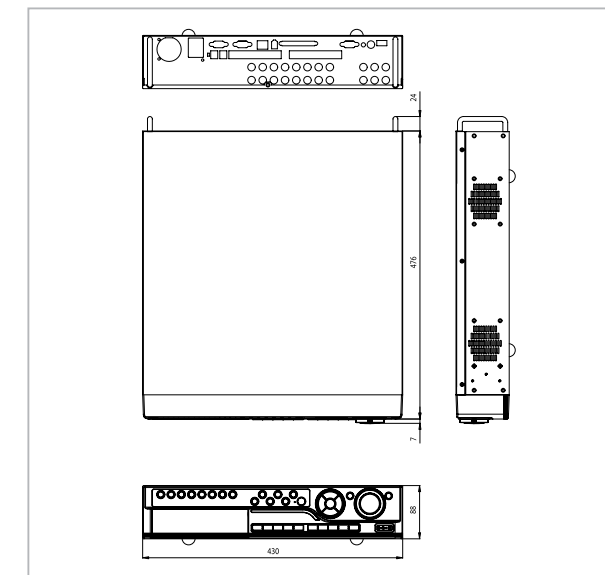

Digital Video Recorder(Non-PC based)

KSR-708 Hot

Front/ Rear View

Features

- High Quality Realtime Display – Max. 240fps(NTSC) 200fps(PAL)
- High Quality and High Speed Recording – Max. 240fps(NTSC) 200(PAL)
- Various Resolutions on Display and Recording – 704×480, 704×240, 352×240(NTSC), 704×576, 704×288, 352×288(PAL)
- MPEG4
- 1, 4, 9 Division
- Kodicom, Pelco, Dennard, Bosch, Samsung and many more PTZ protocol included
- Watermark Function
- Remote Observation Through Network
- Emergency Screen Auto Transfer to Center Software
- User friendly Graphic User Interface
- Watchdog Function
- Mouse control supports

External Specification

Specifications

Model		KSR-708
Display	Speed	NTSC : 240fps PAL : 200fps
	Screen Division	1, 4, 9 Division
Recording	Max. Speed (@CIF)	NTSC : 240fps PAL : 200fps
	Resolution	NTSC : 704×480, 704×240, 352×240 PAL : 704×576, 704×288, 352×288
	Recording Option	Continuous, Motion, Sensor, Pre-Alarm
Video	Format	NTSC/PAL
	CODEC	MPEG4
	Input	8 Ports
Audio	Output	VGA, CVBS, S-Video, Programmable spot out (1ch quad, 2ch full)
	Input	8ch (line input)
	Output	1ch
Alarm	CODEC	ADPCM
	Input	8 Ports
Network	Output	8 Ports
	Transmission	Ethernet (RJ45), PSTN (optional)
Backup	Protocol	TCP/IP (support dynamic IP)
	Device	USB, Network, IEEE1394, CD/DVD-RW
Other Function	Remote Control	Remote Software (CMS)
	Remote Alarm	E-mail, CMS report
	PTZ	RS232C/485
	Watch Dog Function	Yes
	Image Authentication	Watermark
	Language	10 Languages
	Password	Multi-Level User Password Authorization
	USB	2 Ports (USB2.0)
Working Temperature	0°C ~ +40°C	
Power Source	AC 100 ~ 240V, 50/60Hz	
Dimensions	430mm(W) × 88mm(H) × 483mm(D)	
Weight (net)	10.5Kg (23.1lbs)	